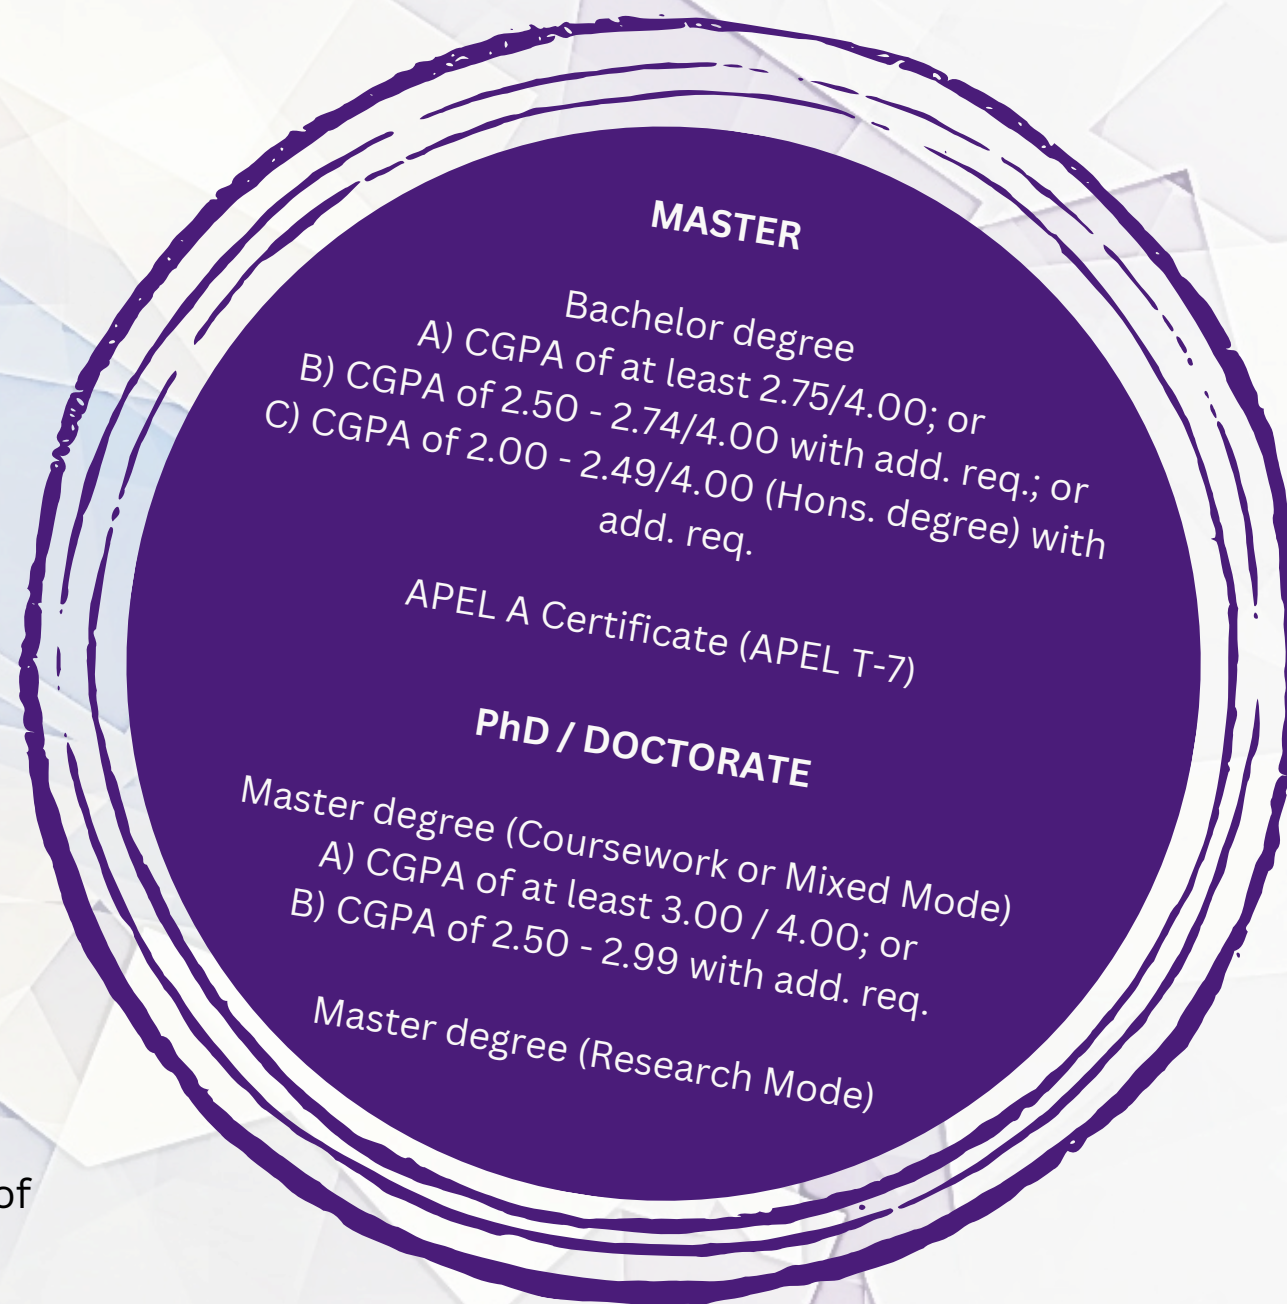

ENTRY REQUIREMENTS

- A minimum of Band 5 for IELTS; or
- A minimum score of 40 for TOEFL (Internet-based); or
- A minimum of Band 7.5 for TOEFL Essentials (Online); or
- A minimum score of 154 for Cambridge English: Advance (CAE)/Proficiency (CPE) /Preliminary (PET) /First (FCE)/ Linguaskill Online; or
- A minimum score of 47 for Pearson Test of English (PTE); or
- A minimum of Band 107 for CIEP Level (ELS); or
- A minimum of Band 3.5 for Malaysian University English Test (MUET)

Exemption CAN BE CONSIDERED to candidate if:

- English is the candidate's mother tongue or National Language; or
- Candidate graduated from an Institution of Higher Learning in which the medium of instruction at Bachelor and/or Master degree level is English (statement of proof required)